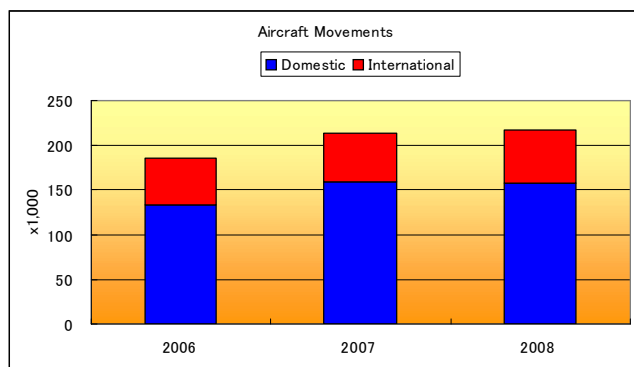

Delhi International Airport (India)

		2006	2007	2008
Aircraft Movements (Thousand)	Domestic	133	159	158
	International	53	55	59
	Total	186	214	217
Annual Passenger (Thousand)	Domestic	13,790	16,630	15,074
	International	6,653	7,342	7,769
	Total	20,443	23,972	22,843
Annual Cargo (Thousand tones)	Domestic	116	131	128
	International	273	302	298
	Total	389	433	426