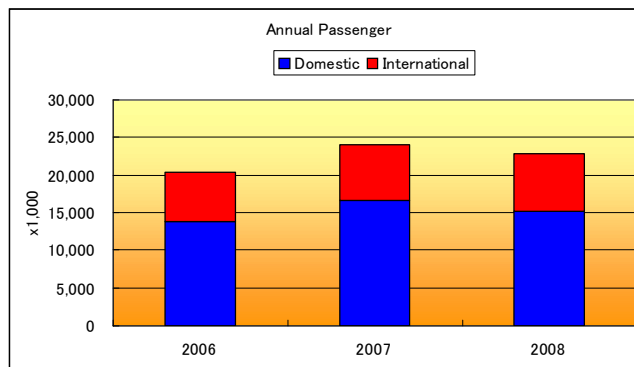

Delhi International Airport (India)

		2006	2007	2008
Aircraft Movements (Thousand)	Domestic	133	159	158
	International	53	55	59
	Total	186	214	217
Annual Passenger (Thousand)	Domestic	13,790	16,630	15,074
	International	6,653	7,342	7,769
	Total	20,443	23,972	22,843
Annual Cargo (Thousand tones)	Domestic	116	131	128
	International	273	302	298
	Total	389	433	426