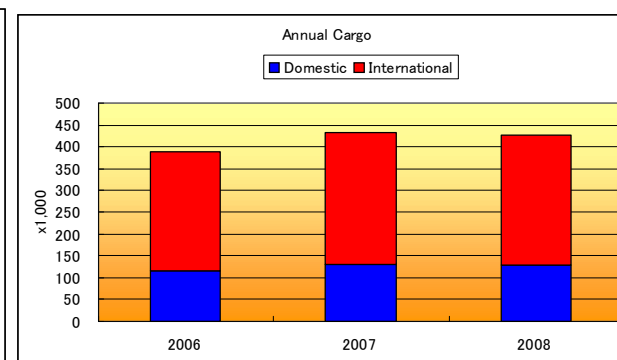

Delhi International Airport (India)

		2006	2007	2008
Aircraft Movements (Thousand)	Domestic	133	159	158
	International	53	55	59
	Total	186	214	217
Annual Passenger (Thousand)	Domestic	13,790	16,630	15,074
	International	6,653	7,342	7,769
	Total	20,443	23,972	22,843
Annual Cargo (Thousand tones)	Domestic	116	131	128
	International	273	302	298
	Total	389	433	426